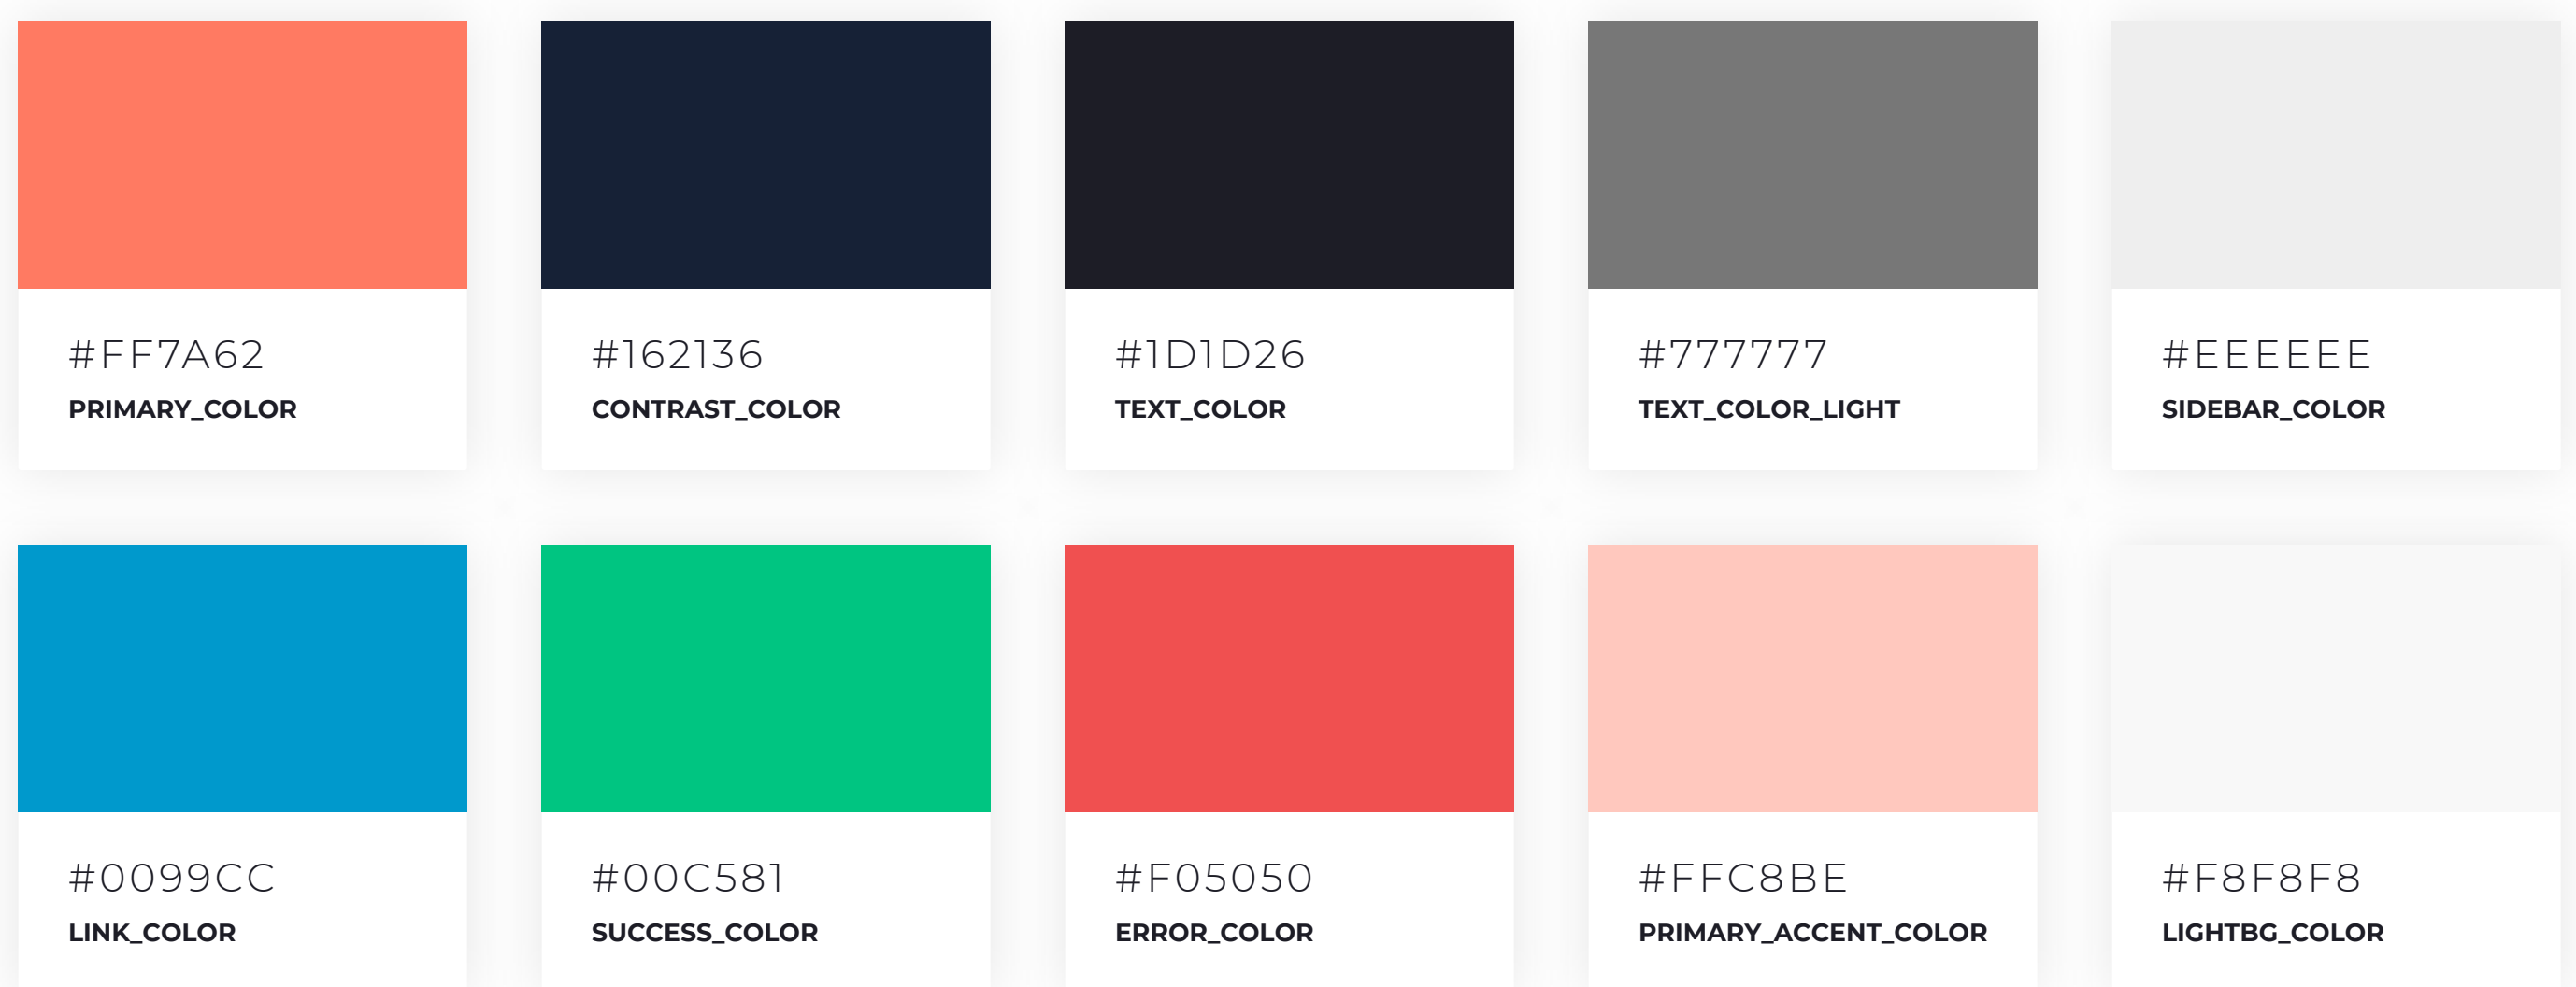

Colors

Hex values and variable names for the main colors within the app.

Typography

Montserrat is the global font for the app and marketing.

<https://fonts.google.com/specimen/Montserrat>

Aa

MONTSERRAT

- HEADER TITLE MAIN – The quick brown fox jumps over the lazy dog
- HEADER TITLE SUB – THE QUICK BROWN FOX JUMPS OVER THE LAZY DOG
- MAIN TEXT LIGHT – The quick brown fox jumps over the lazy dog
- MAIN TEXT REGULAR – The quick brown fox jumps over the lazy dog
- MAIN TEXT MEDIUM – The quick brown fox jumps over the lazy dog
- HEADING SMALL – The quick brown fox jumps over the lazy dog
- SUPPORT TEXT – THE QUICK BROWN FOX JUMPS OVER THE LAZY DOG

Branding

Using primary color "Outpatient Orange" #FF7A62 for app icon background with white logo mark.

Dark navy blue contrast color background for marketing with orange and white logo.

APP ICON

LOGO

UI Elements

Animate input label with 1 second duration.

Illustrations

Flat style graphics for illustrations.

Iconography

Using line icon style to represent the actions and destinations within the app.

80x80 max with 6px border.

Using white or #F8F8F8 for most backgrounds.

AVATARS

SUPPORTING COLORS

EMPTY SET ICONS

DOWNLOAD BUTTONS