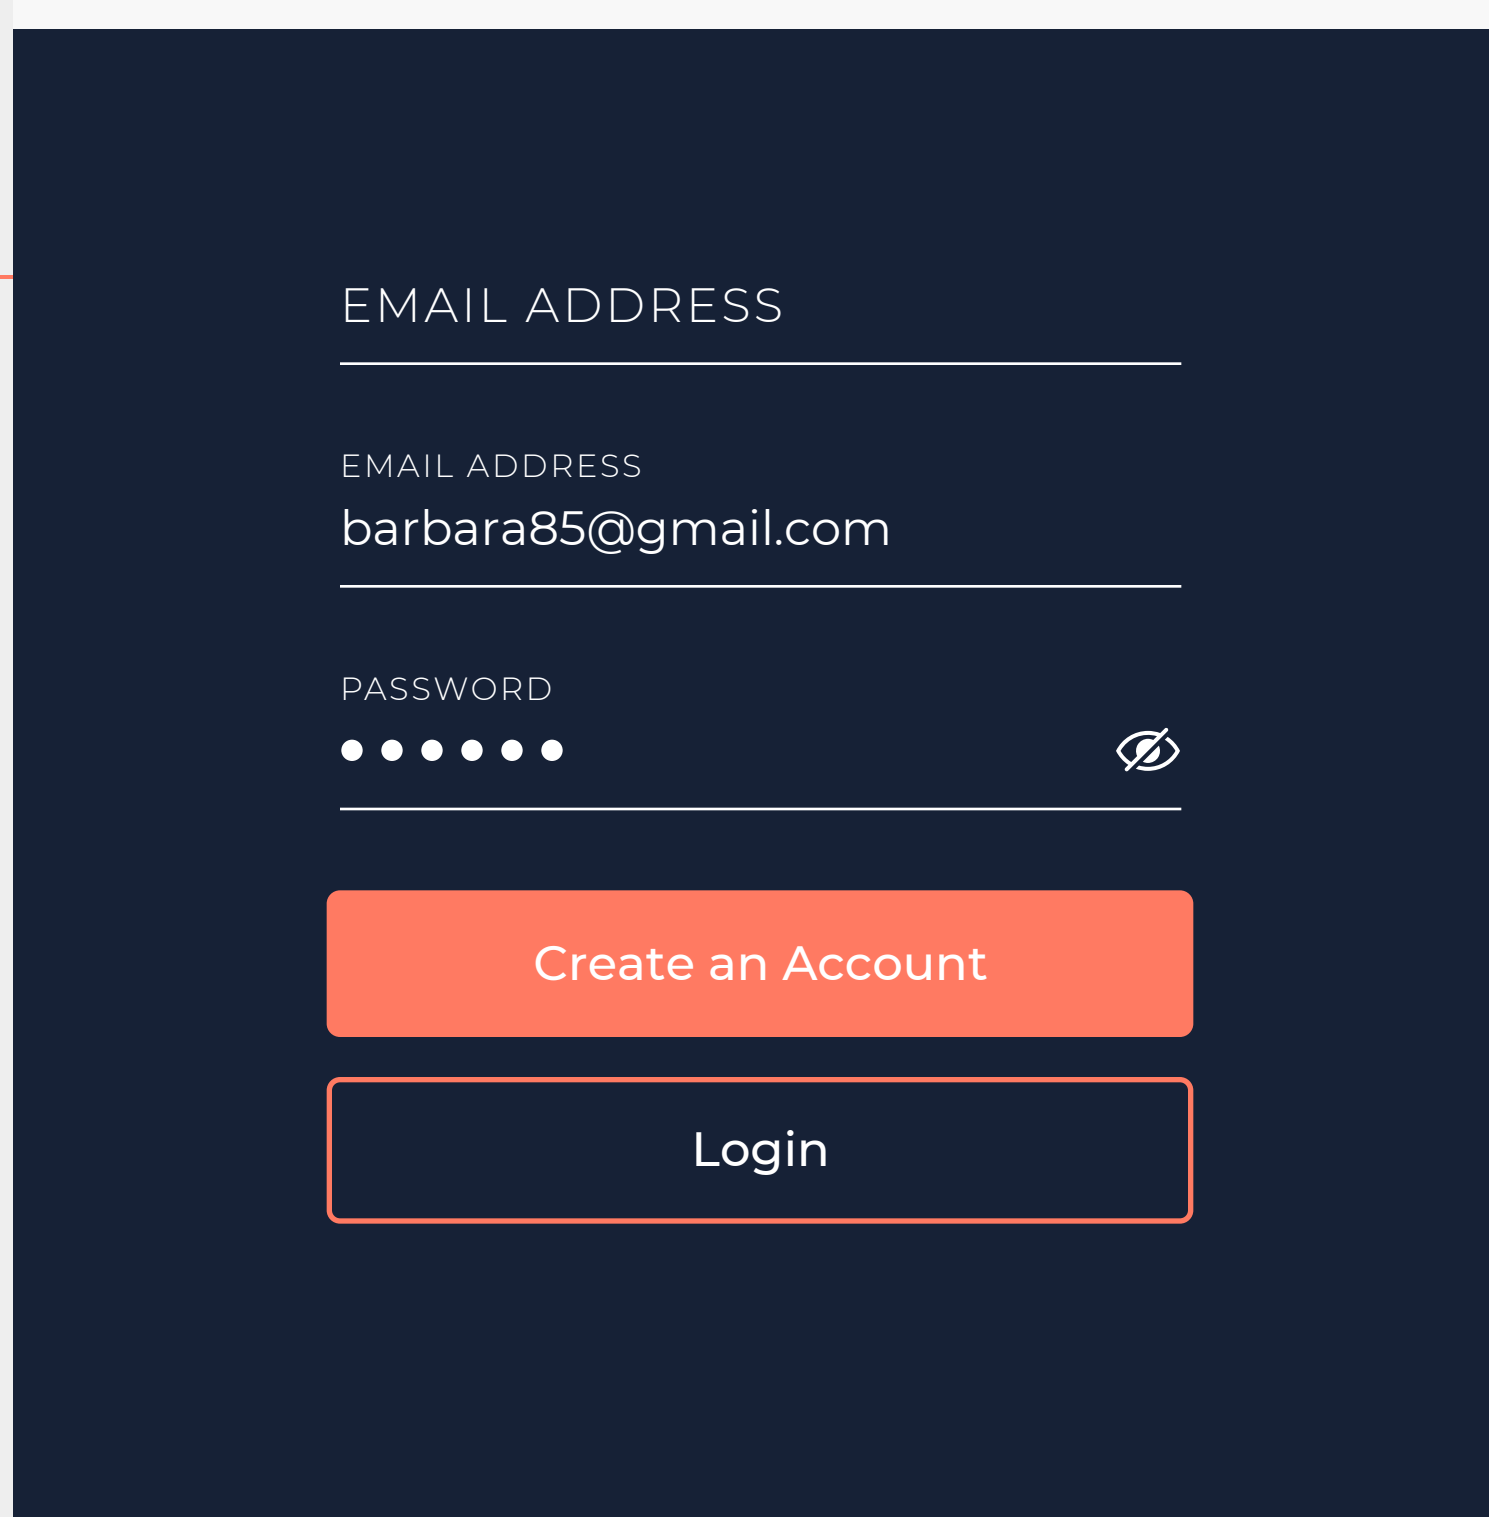

Branding

Using primary color "Outpatient Orange" #FF7A62 for app icon background with white logo mark.

Dark navy blue contrast color background for marketing with orange and white logo.

APP ICON

LOGO

UI Elements

Animate input label with 1 second duration.

Illustrations

Flat style graphics for illustrations.

Iconography

Using line icon style to represent the actions and destinations within the app.

80x80 max with 6px border.