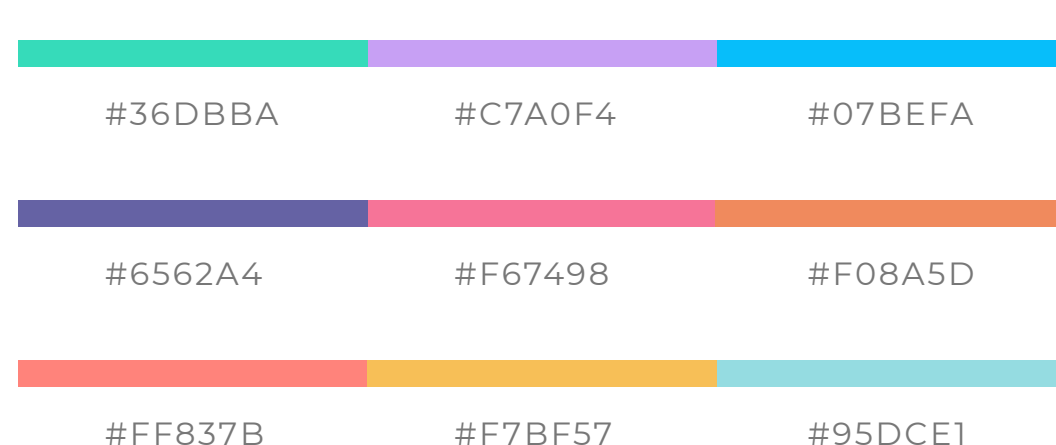

Branding

Using primary color "Outpatient Orange" #FF7A62 for app icon background with white logo mark.

Dark navy blue contrast color background for marketing with orange and white logo.

APP ICON

LOGO

UI Elements

Animate input label with 1 second duration.

Illustrations

Flat style graphics for illustrations.

Iconography

Using line icon style to represent the actions and destinations within the app.

80x80 max with 6px border.

Elements

Avatars display user's initials with supporting color for background when user doesn't have a profile photo.

Display user's first name below the avatar unless container space is too small.

Using larger stylized icons for empty sets. Light subtle dropshadows can be used to create depth.

Using white or #F8F8F8 for most backgrounds.

AVATARS

SUPPORTING COLORS

EMPTY SET ICONS

DOWNLOAD BUTTONS